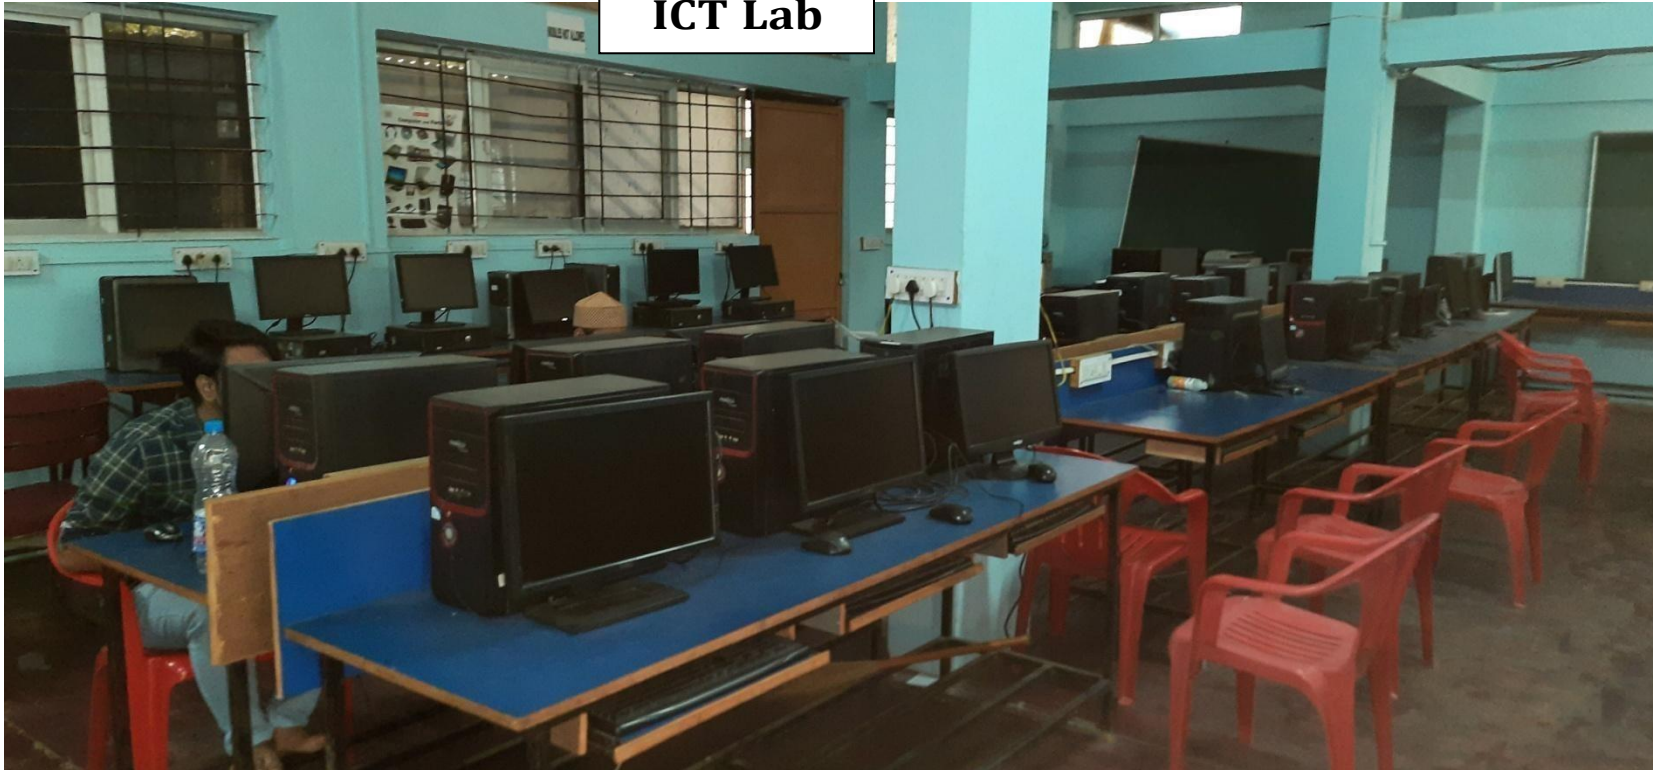

Reshmi Educational and Charitable Trust ®
Sri Murugha Rajendra Swamiji B.Ed and M.Ed College
Saraswatipura, Kusnoor Road, Kalaburagi – 585 106
(Permanently affiliated to Gulbarga University, Kalaburagi and Accredited NAAC 'B' Grade)
E-mail: rect_9@yahoo.com website: www.rect.org Phone No.: 08472265502

ICT Lab