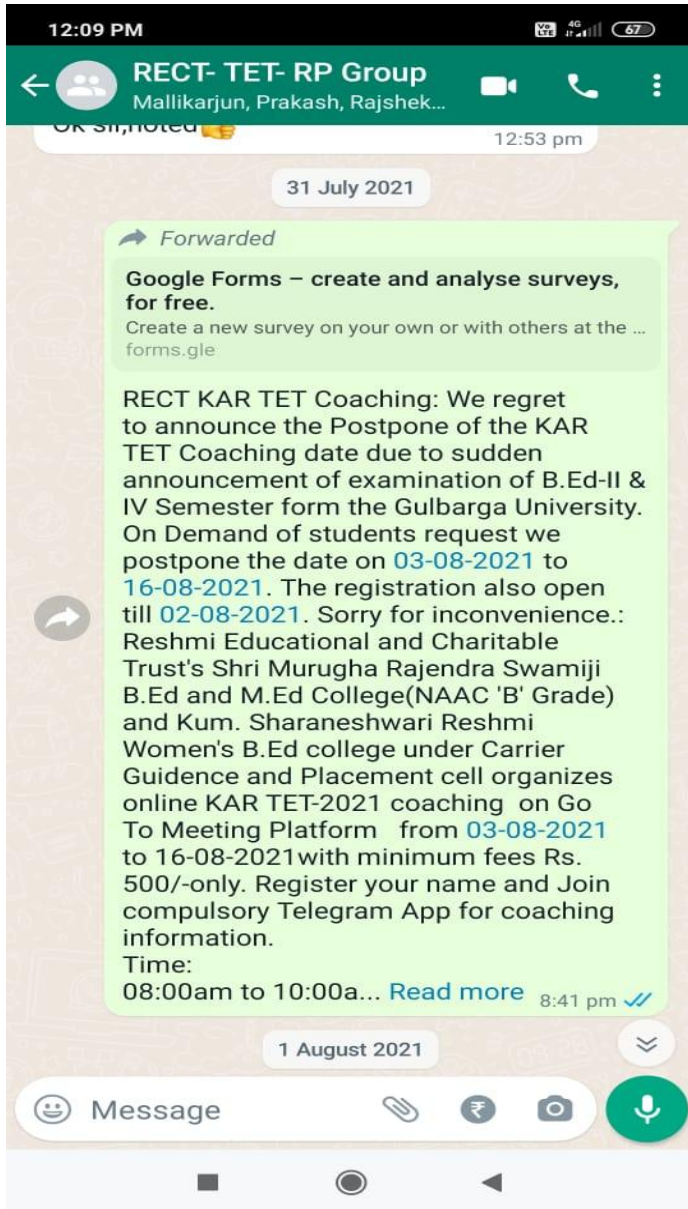

Sri Murugha

PRINCIPAL
Sri Murugha Rajendra Swamiji
B.Ed. and M.Ed. College,
Kusnoor Road, Kalaburagi-585106