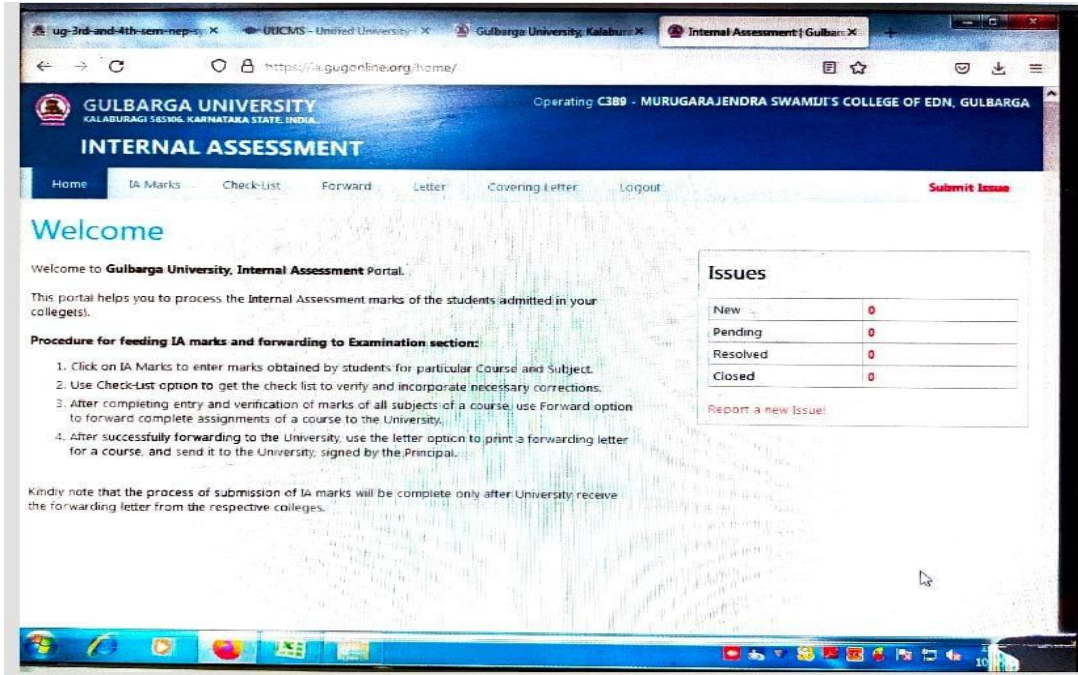

Reshmi Educational and Charitable Trust ®
Sri Murugha Rajendra Swamiji B.Ed and M.Ed College
 Saraswatipura, Kusnoor Road, Kalaburagi – 585 106
 (Permanently affiliated to Gulbarga University, Kalaburagi and Accredited NAAC ‘B’ Grade)
 E-mail: rect_9@yahoo.com website: www.rect.org Phone No.: 08472265502