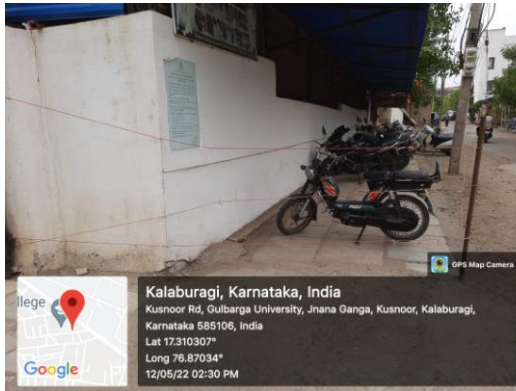

Reshmi Educational and Charitable Trust ®
Sri Murugha Rajendra Swamiji B.Ed and M.Ed College
Saraswatipura, Kusnoor Road, Kalaburagi
(Permanently affiliated to Gulbarga University, Kalaburagi and Accredited NAAC 'B' Grade)
E-mail: rect_9@yahoo.com website: www.rect.org Phone No.: 08472265502

Available student support facilities in institution are

1. Vehicle Parking
2. Common rooms separately for boys and girls
3. Recreational facility
4. First aid
5. Transport
6. Safe drinking water
7. Canteen
8. Toilets for girls