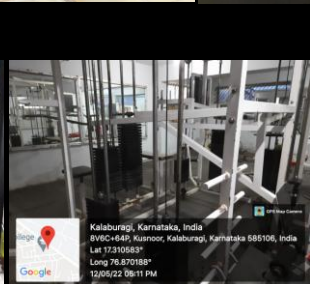

Available student support facilities in institution are

1. Vehicle Parking
2. Common rooms separately for boys and girls
3. Recreational facility
4. First aid
5. Transport
6. Safe drinking water
7. Canteen
8. Toilets for girls