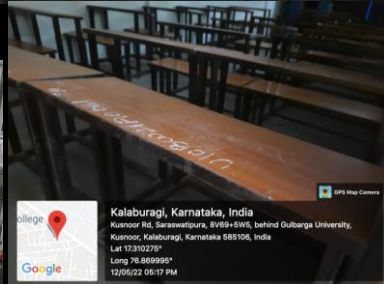

Reshmi Educational and Charitable Trust ®
Sri Murugha Rajendra Swamiji B.Ed and M.Ed College
Saraswatipura, Kusnoor Road, Kalaburagi
(Permanently affiliated to Gulbarga University, Kalaburagi and Accredited NAAC 'B' Grade)
E-mail: rect_9@yahoo.com website: www.rect.org Phone No.: 08472265502

Available student support facilities in institution are

1. Vehicle Parking
2. Common rooms separately for boys and girls
3. Recreational facility
4. First aid
5. Transport
6. Safe drinking water
7. Canteen
8. Toilets for girls