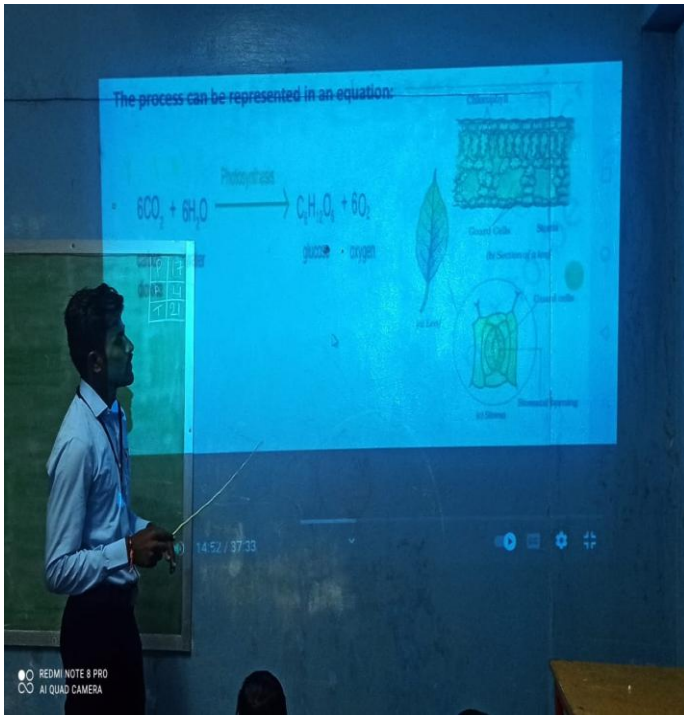

11:38 AM ✓

Class for Dumb and Deaf

Dr.Omprakash H M

ANALYTICS

PRINCIPAL
Sri Murugha Rajendra Swamiji
B.Ed. and M.Ed. College,
Kusnoor Road, Kalaburagi-585106

Links:

<https://www.youtube.com/watch?v=VpSMvofCfp4&t=26s>