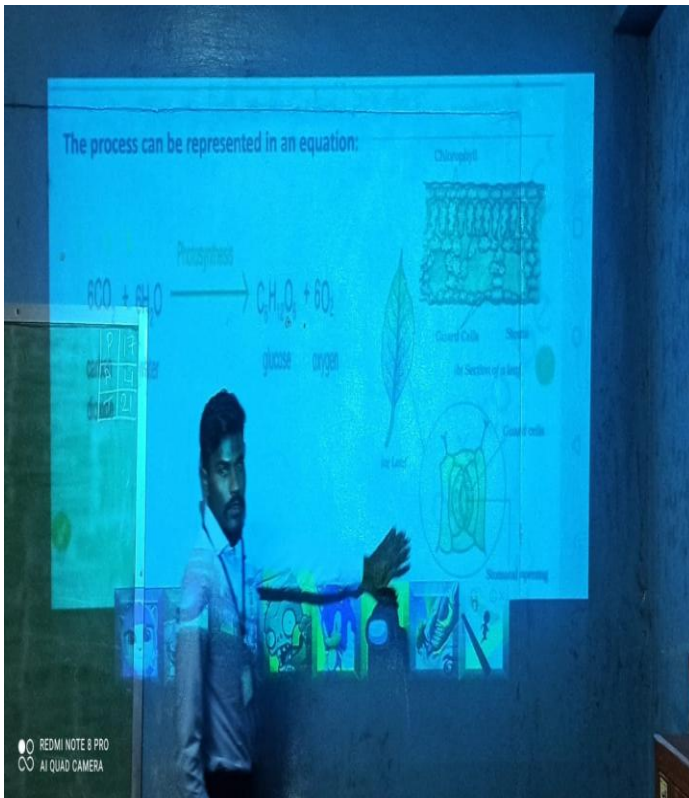

11:38 AM ✓

Class for Dumb and Deaf

Dr.Omprakash H M

ANALYTICS

PRINCIPAL
Sri Murugha Rajendra Swamiji
B.Ed. and M.Ed. College,
Kusnoor Road, Kalaburagi-585106

Links:

<https://www.youtube.com/watch?v=VpSMvofCfp4&t=26s>